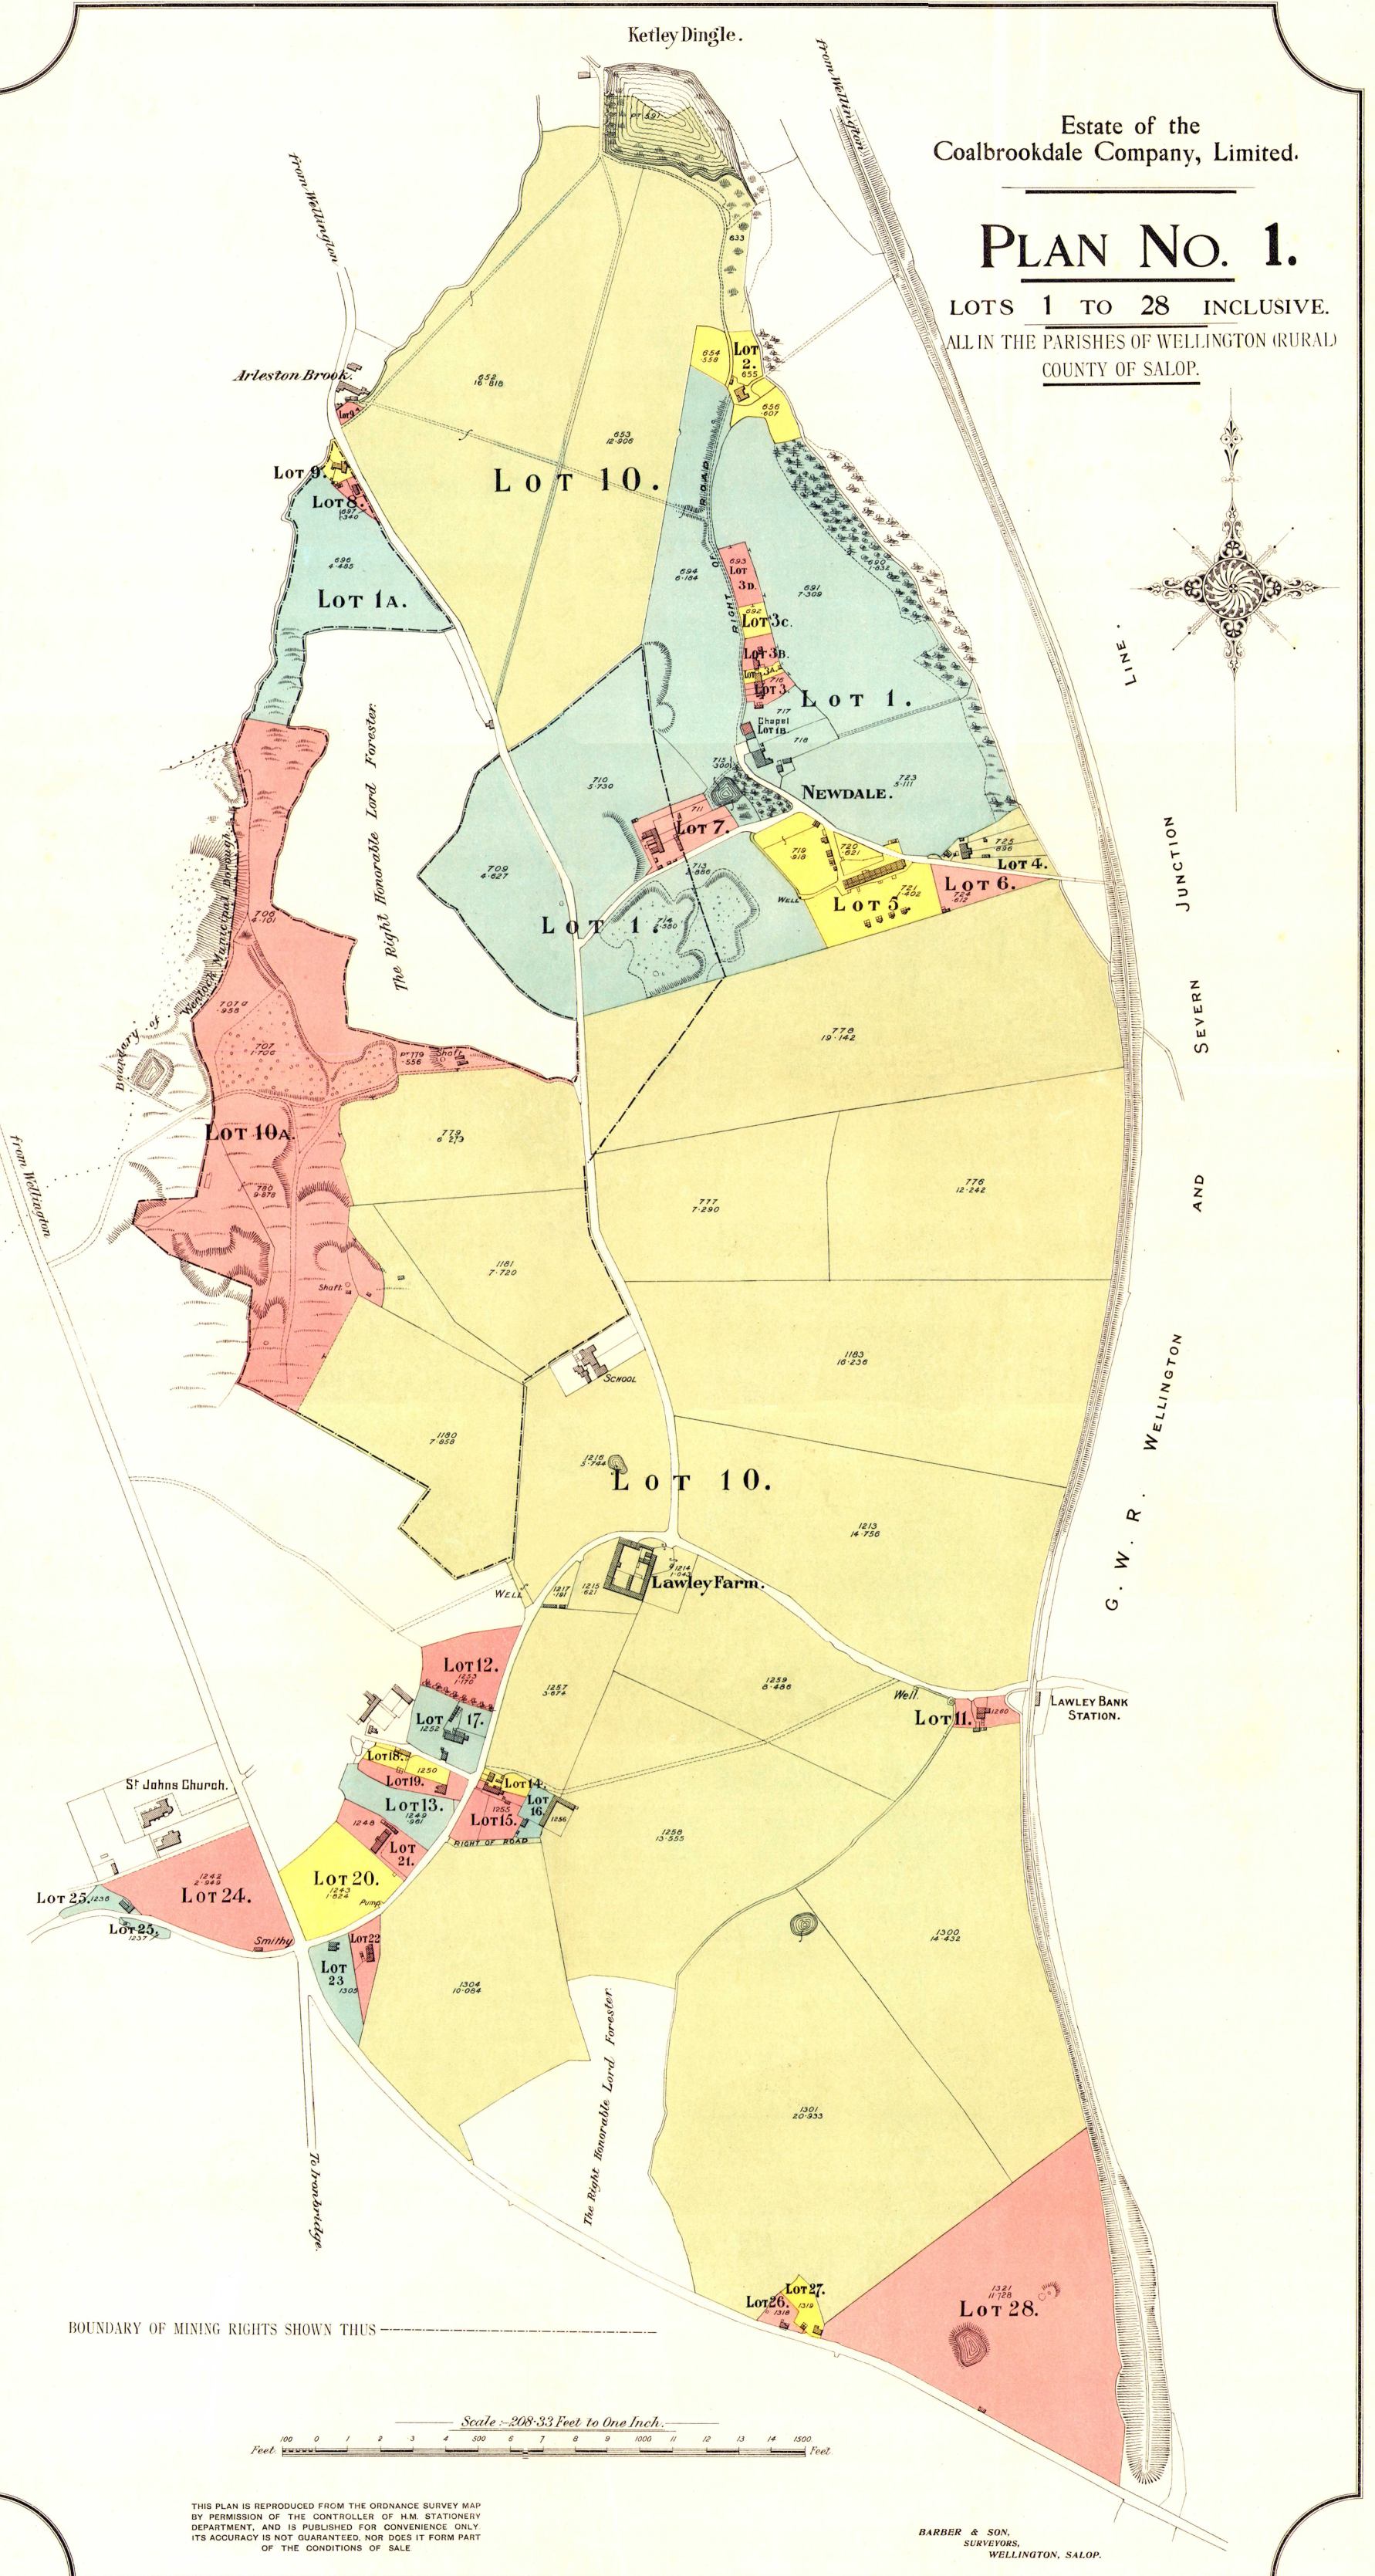

Estate of the
Coalbrookdale Company, Limited.

PLAN No. 1.

LOTS 1 TO 28 INCLUSIVE.
ALL IN THE PARISHES OF WELLINGTON (RURAL)
COUNTY OF SALOP.

THIS PLAN IS REPRODUCED FROM THE ORDNANCE SURVEY MAP
BY PERMISSION OF THE CONTROLLER OF H.M. STATIONERY
DEPARTMENT, AND IS PUBLISHED FOR CONVENIENCE ONLY.
ITS ACCURACY IS NOT GUARANTEED, NOR DOES IT FORM PART
OF THE CONDITIONS OF SALE

BARBER & SON,
SURVEYORS,
WELLINGTON, SALOP.